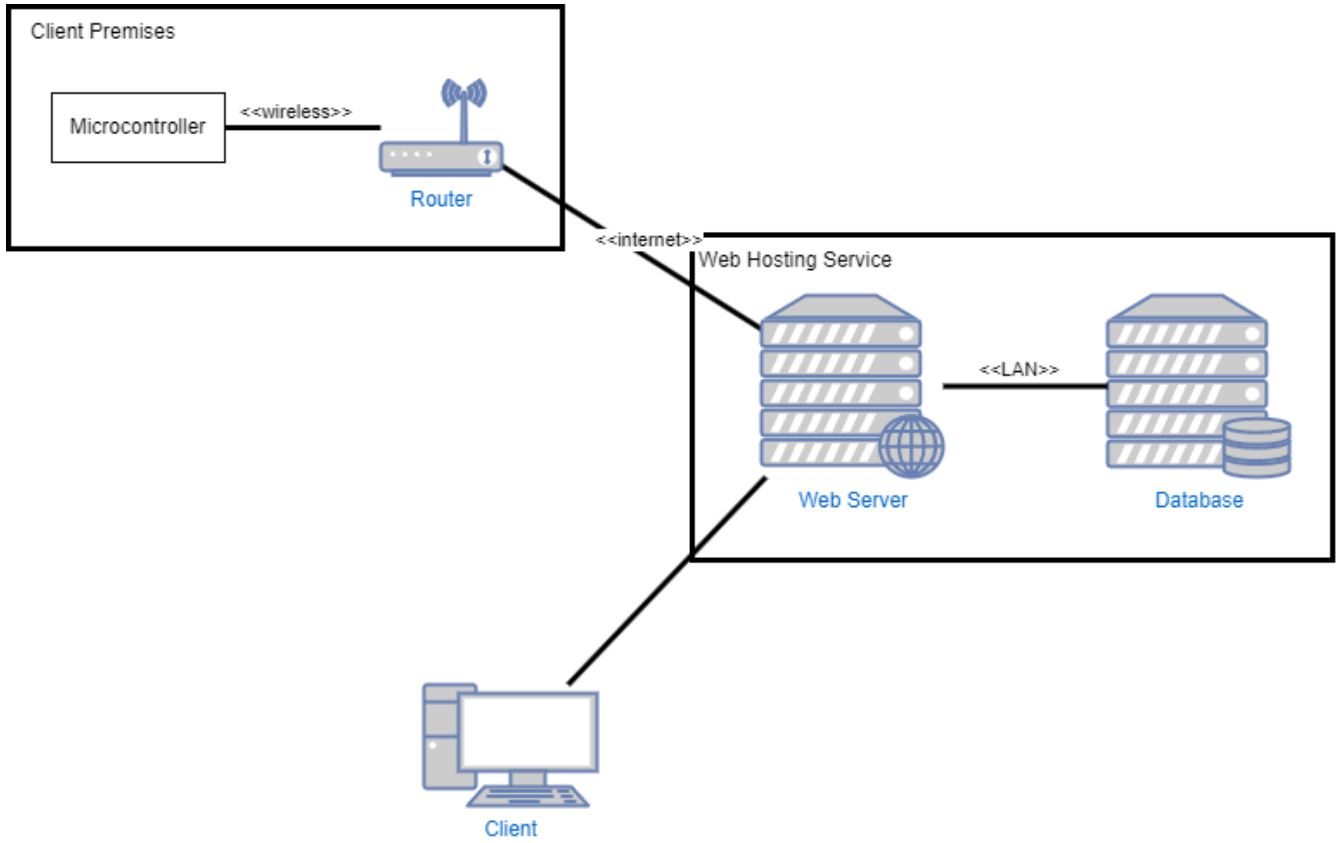

Energy Insight Hub

Remote Meter Reading and Data Visualization

Name: Alexandre Paquette
Student Number: C00302989
Supervisor: Dr. Oisín Cawley
Date: December 22nd, 2023

Table of Contents

Table of Contents	2
Deployment Diagram	3
Interface Design	4
Login	4
Register	5
Reset Password	6
Dashboard	7
Navigational Structure	8
Class Diagram	9

Deployment Diagram

Interface Design

Login

LOGO

Login

Remember

[Register](#) | [Forget password](#)

Register